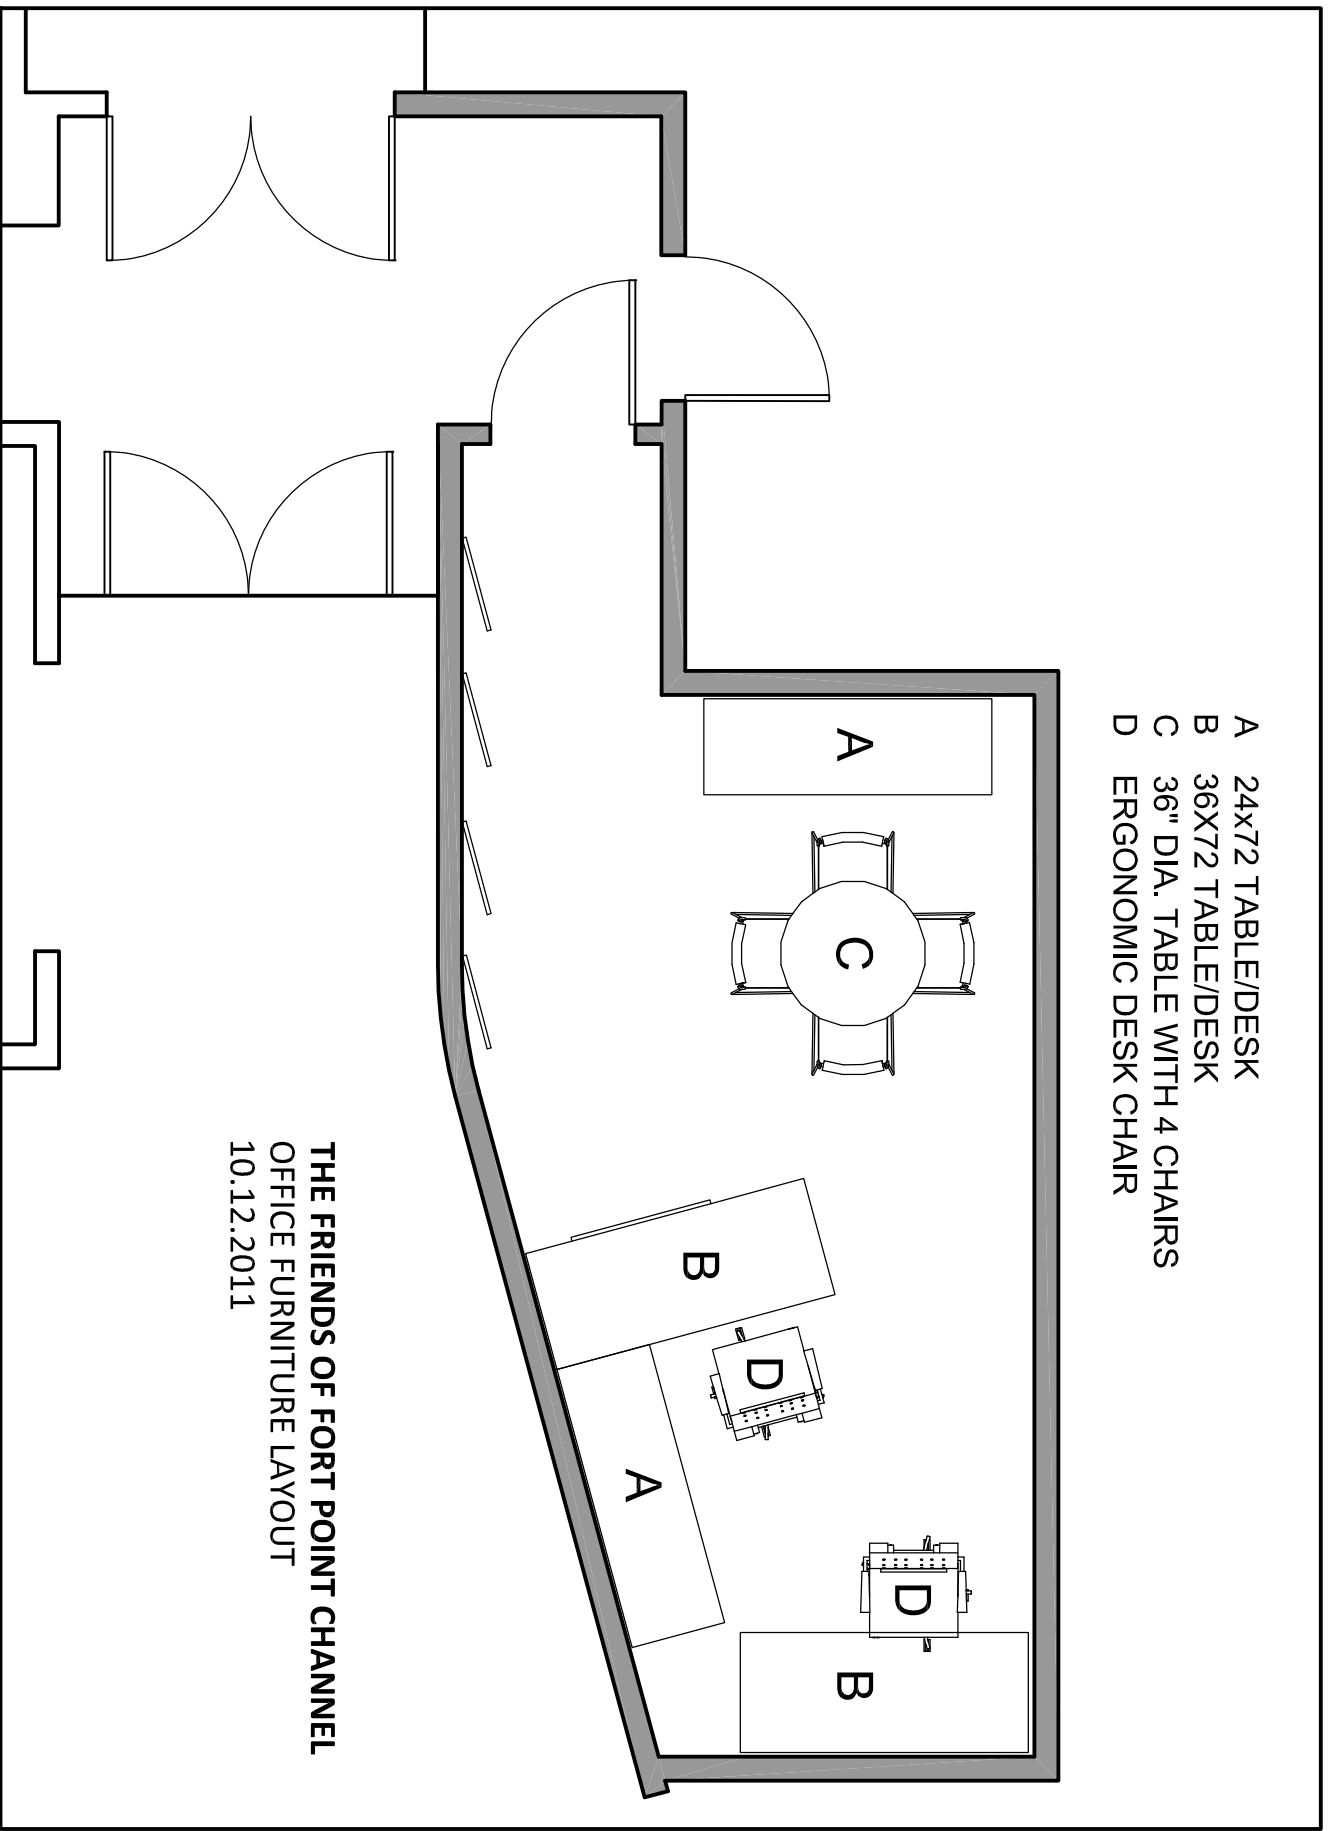

- A 24x72 TABLE/DESK
- B 36X72 TABLE/DESK
- C 36" DIA. TABLE WITH 4 CHAIRS
- D ERGONOMIC DESK CHAIR

THE FRIENDS OF FORT POINT CHANNEL
OFFICE FURNITURE LAYOUT
 10.12.2011